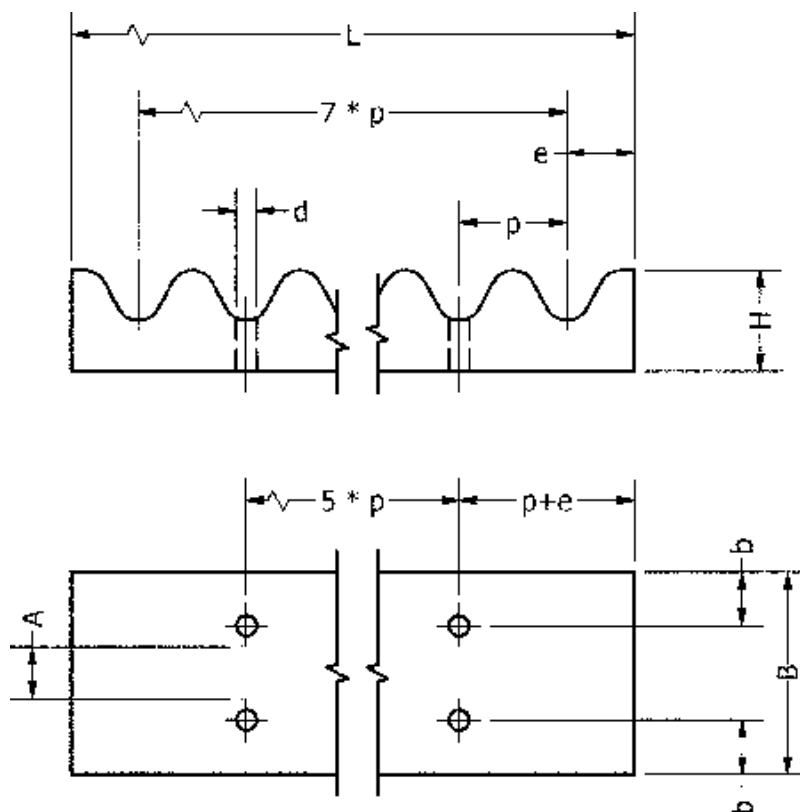

Article number: 6041651330170

Description: Clamping plate for belts HTD 14M 170

## Measures

|         |         |
|---------|---------|
| = -     | b = 10  |
| = -     | B = 201 |
| = -     | d = 11  |
| = -     | e = 9   |
| = -     | H = 22  |
| = -     | L = 116 |
| = -     |         |
| A = 170 |         |